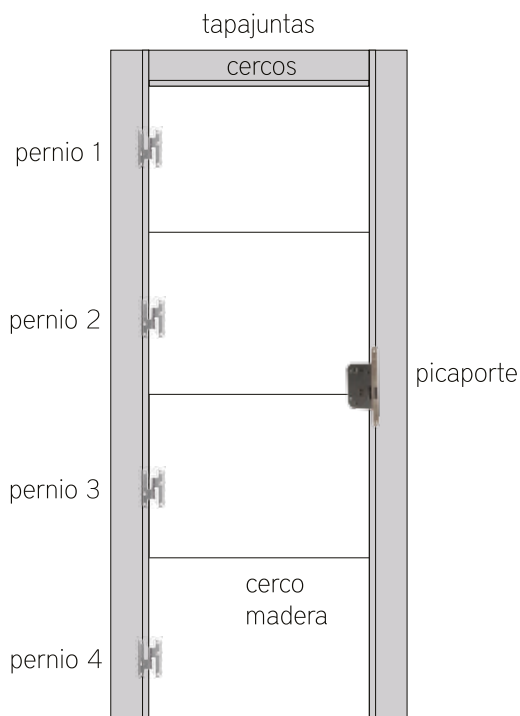

The Blok is made up of: the blade mounted with hinges (usually 4) and latch on the siege of MDF.

It also includes mouldings for the set but excludes handle.

When ordering you must specify whether some type of lock and key or whatever you may need.

DIMENSIÓN (mm)	PUERTA DE ENTRADA	PUERTA DE PASO	FIJO
ALTURA	2400 - 2110 - 2030 - 1910		
ANCHURA	825	925 - 825 - 725 - 625	425
GROSOR	45	35	

Cercos y Tapajuntas

Profils Profiles

Cercos MDF Madera

Cercos Lacados