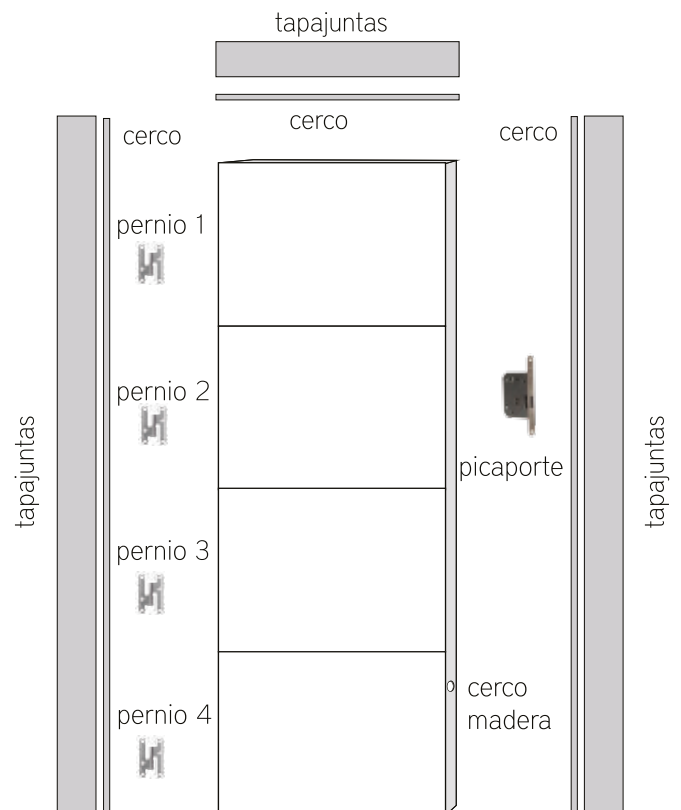

Kit

ALEZ también le da la posibilidad de adquirir el Kit que incluye todos los elementos integrantes que contienen el Block, pero en este caso desarmado.

ALEZ vous donne également la possibilité d'acheter le Kit qui comprend tous les éléments contenant le bloc, mais dans ce cas démontage.

ALEZ also gives you the possibility of purchasing the Kit that includes all the elements that contain the Block, but in this case disassembly.